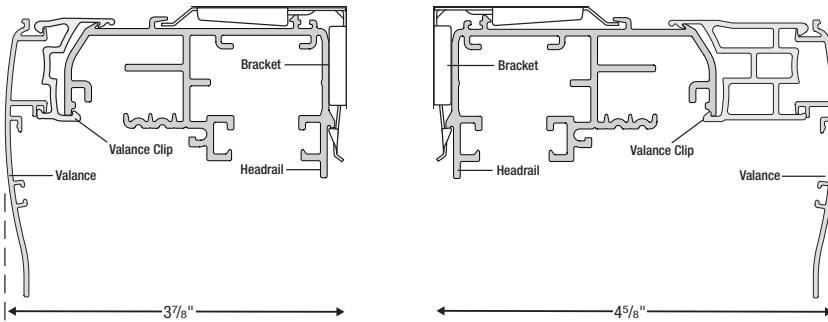

Top Rail Dimensions

VERTICAL APPLICATION – SIZE STANDARDS					
	Cellular		Beginnings	2" Hybrid Pleat	1-1/4" Single Cell
	Large Single Cell Semi-Opaque	Large Single Cell Blackout	Large Single Cell Semi-Opaque	Semi-Opaque & Blackout	Semi-Opaque & Blackout
Min. Width	12"	12"	12"	12"	12"
Max. Width Side & Center Stack	168"	168"	120"	120"	120"
Max. Width Split Stack	336"	336"	240"	240"	240"
Max. Width Two Fabric Combo	168"	168"	120"	N/A	120"
Min. Height	24"	24"	24"	24"	24"
Max. Height	120"	120"	120"	120"	120"
Max Sq. ft. Side & Center Stack	120/panel	120/panel	100/ panel	100/ panel	100/ panel
Max Sq. ft. Split Stack	120/panel	120/panel	100/ panel	100/ panel	100/ panel
Max Sq. ft. Two Fabric Combo	120/panel	120/panel	100/ panel	100/ panel	100/ panel

NOTE: Vertical Application **not available** with Small Single or Double Cell Cellular fabrics or Subdue Blackout

NOTE: Stack is 6-1/2" space per side when fully opened, regardless of shade

NOTE: The Vertical Application headrail color is Aspen White (785)

- Split stack up to 336"
- Two Fabric Combo Shade:
  - Not available for Hybrid Pleat
  - Hardware color follows the fabric that stacks on the left
  - CANNOT combine two different pleat sizes
  - Max width use the smaller of the two fabrics

Standard Valance Returns

3/4" Pleat	3-1/4"
1-1/4" Pleat	4"
Hybrid Fabric	4-3/8"