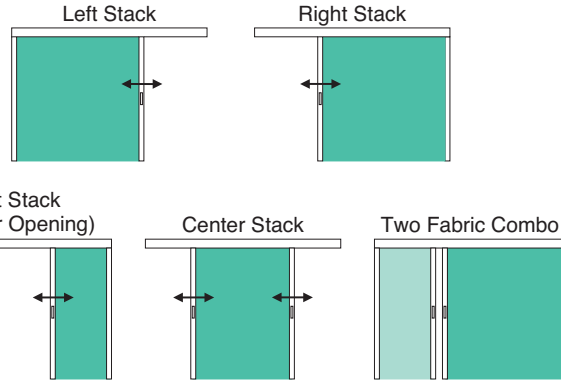

VERTICAL APPLICATION CONFIGURATION SPECIFICATIONS

NOTE: Use metal tape measure for all measurements. Measures to 1/8 inch.

- Fits rectangular window and door openings
- Opens and closes from side to side; ideal for sliding glass doors & French doors
- Five fabric stacking options:
  1) left stack
  2) right stack
  3) split stack (center opening)
  4) center stack
  5) two fabric combo